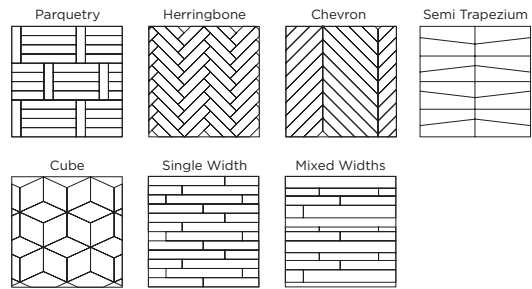

WILLIAMBOSC™

wood flooring

european white oak

ORIGIN

Quercus Robur or *European White Oak* is native to Europe. It is a temperate wood that grows taller than the average American oak species. European White Oak is durable and strong, with a longstanding reputation of longevity. It has a naturally rich golden honey hue with a wavy grain pattern.

PLANK AND PATTERN OPTIONS

*Custom patterns and designs on request.

SPECIFICATIONS

THICKNESS	5/8"	3/4"
WIDTH	3 7/8" · 5 1/2" · 7" · 8 5/8"	10 1/4" · 11 7/8"
LENGTH	40"-96"	
PLATFORM	Engineered	
SURFACE STRUCTURE	Medium Brushed	
TOP LAYER	5/32" · 1/4"	
FINISH	Surfacesmoked · Oiled · Hardwaxed	
GRADING	Select · Nature · Rustic · Robust	
PRODUCT CODE	WB2037	