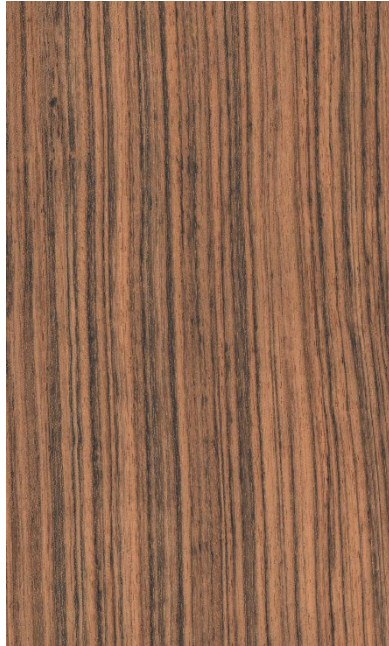

WOOD VENEER

—
MOZAMBIQUE

ORIGIN

Guibourtia Ehie or *Mozambique* is native of West Africa. Varying shades of yellowish to reddish brown with darker brown, gray, or black stripes. Moderately wide sapwood is a pale yellow, clearly demarcated from heartwood. Sometimes seen with a curly or mottled grain pattern.

CERTIFICATION

We are FSC (Forest Stewardship Council) certified.

LICENSE
FSC - C103157

CERTIFICATE CODE
SGSNA - COC - 006292

SPECIFICATIONS

THICKNESS	0.45 mm to 0.6 mm
COLOUR	Brown with black stripes
WIDTH	100 mm and wider
LENGTH	2550 mm and longer
SURFACE TEXTURE	Open grain
GRADING	AA - A
CUT TYPE	Quarter cut