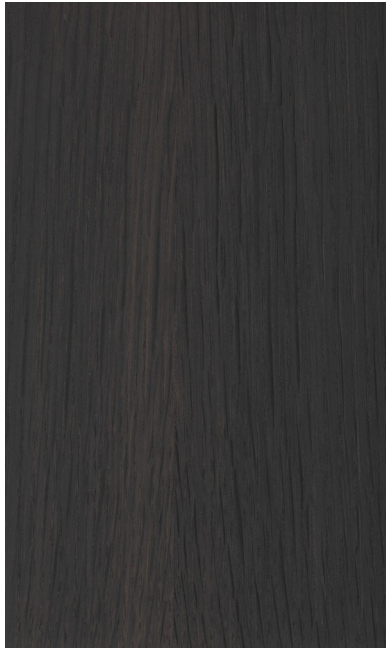

WOOD VENEER

WHITE OAK RIFT FUMED

ORIGIN

Quercus Alba or *White Oak* is one of the preeminent hardwoods of eastern and central North America. It is very unusual to find an individual specimen with white bark; the usual color is a light gray. White oak is fumed to darken its natural colouring without obscuring the grain

CERTIFICATION

We are FSC (Forest Stewardship Council) certified.

LICENSE
FSC - C103157

CERTIFICATE CODE
SGSNA - COC - 006292

SPECIFICATIONS

THICKNESS	0.45 mm to 0.6 mm
COLOUR	Dark brown
WIDTH	100 mm and wider
LENGTH	2550 mm and longer
SURFACE TEXTURE	Open grain
GRADING	AA - A
CUT TYPE	Rift cut - fumed